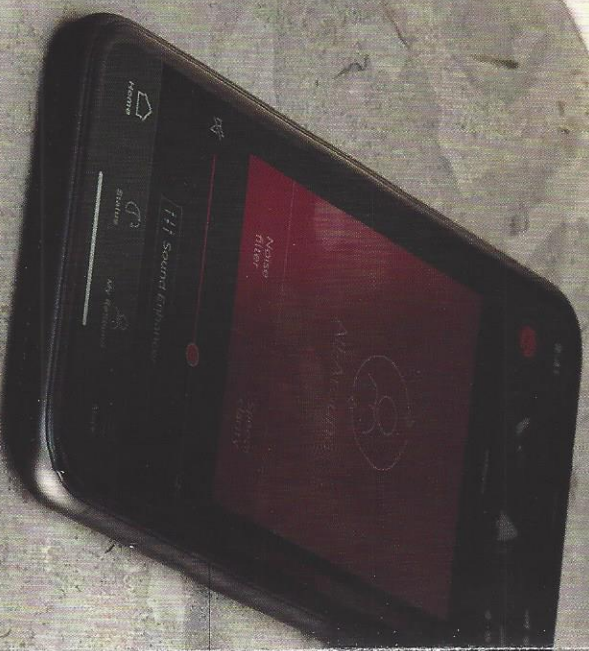

Introducing ReSound ONE

Just like a fingerprint, each person's hearing is ONE of a kind. This is because nature has designed the shape of your ear to perfectly capture the sounds around you.

ReSound ONE™ with M&RIE (Microphone and Receiver-in-Ear) delivers a new class* of hearing aid with an additional microphone inside your ear, allowing the unique shape of your ear to collect sounds, just as nature intended.

Add convenient direct audio streaming, access to remote hearing care services, and industry-leading battery life, ReSound ONE truly keeps you connected to people and technology you need to become ONE with your world.

*Microphone in ear and two standard directional microphones; directionality features, wireless audio streaming

ReSound ONE provides you with a more complete and individualized sound experience with:

A MORE NATURAL SOUND AND IMPROVED SENSE OF SPACE

ReSound ONE with M&RIE is the first hearing aid* with three microphones, including one in the ear, to use your ear's natural ability to collect the information your brain needs to make sense of sound.

EASIER-TO-FOLLOW CONVERSATIONS IN DYNAMIC ENVIRONMENTS

All Access Directionality gives you access to all the sounds around you, putting you in charge of which sounds you want to focus on - not your hearing aids.

BEST 1:1 SPEECH UNDERSTANDING

Like an invisible beam of sound detection, Ultra Focus lets you decide when to concentrate on the speech in front of you while minimizing background noise - even in the toughest environments.

Unmatched connectivity to adapt to your needs